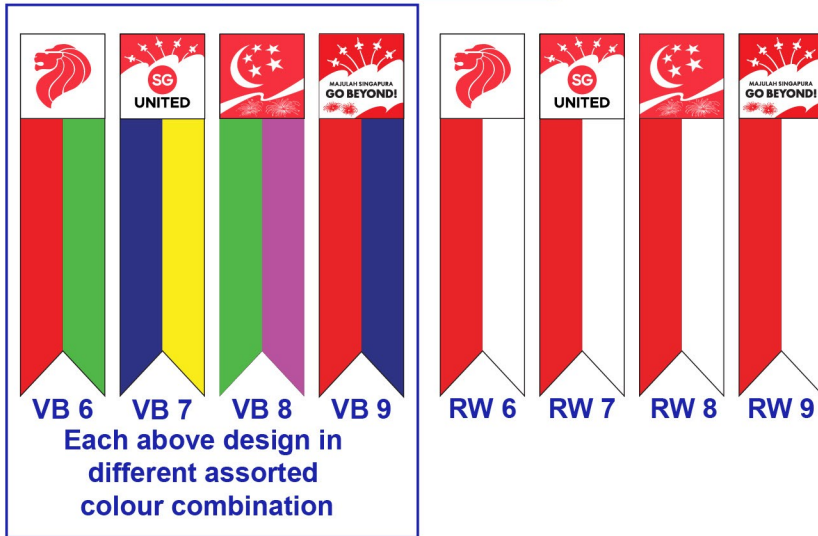

**VERTICAL BANNER**

Size : 150cm(H) x 46cm  
 Each design 5 colours

W VB 12B

□ VB 13BS W VB 13B

□ VB 17BS W VB 17B

**PLAIN VERTICAL BANNER**

Size : 240cm(H) x 56cm

VB 6 VB 7 VB 8 VB 9  
 Each above design in  
 different assorted  
 colour combination

RW 6 RW 7 RW 8 RW 9

**PLAIN VERTICAL BANNER**

Size : 180cm(H) x 56cm

VB 6A VB 7A VB 8A VB 9A  
 Each above design in  
 different assorted colour

RW 6A RW 7A RW 8A RW 9A

□ Top and bottom hanging pole included W Top hanging pole included